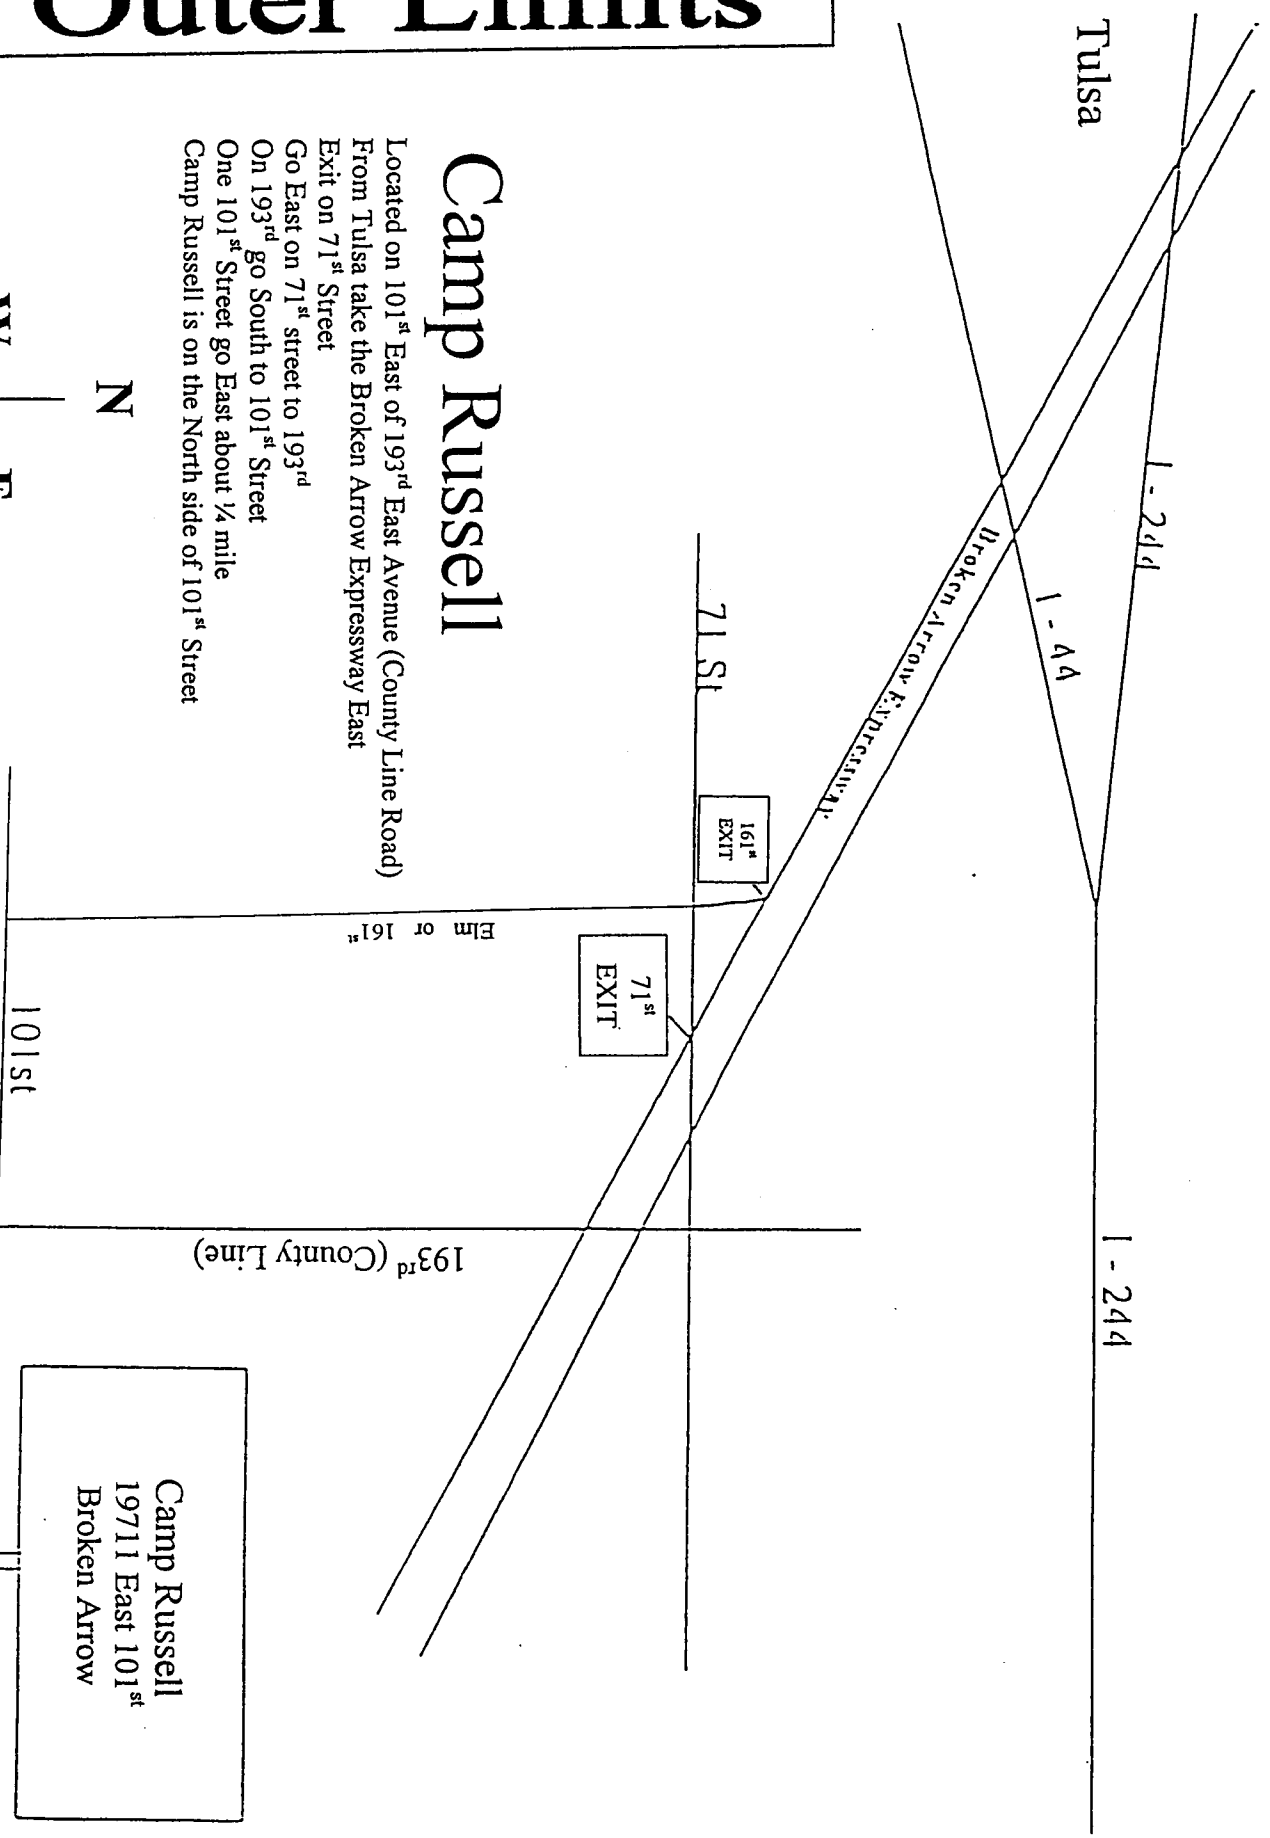

# Camp Russell/ Outer Limits

## Camp Russell

Located on 101<sup>st</sup> East of 193<sup>rd</sup> East Avenue (County Line Road)  
 From Tulsa take the Broken Arrow Expressway East  
 Exit on 71<sup>st</sup> Street  
 Go East on 71<sup>st</sup> street to 193<sup>rd</sup>  
 On 193<sup>rd</sup> go South to 101<sup>st</sup> Street  
 One 101<sup>st</sup> Street go East about ¼ mile  
 Camp Russell is on the North side of 101<sup>st</sup> Street

Tulsa

I - 244

I - 44

I - 44

Broken Arrow Expressway

71st

71st Exit

193rd (County Line)

# OUTER\*LIMITS Center at Camp Russell

Located on 101st East of 193rd East Ave. (County Line Road)  
 From Tulsa take the Broken Arrow Expressway East  
 Exit on 71st Street to 193rd  
 On 193rd go South to 101st Street  
 On 101st Street go East about 1/3 mile  
 The main entrance to Camp Russell is on the North side of 101st Street  
 The entrance to the Outer Limits Center is about 1/10 mile further east of Camp Russell's main entrance