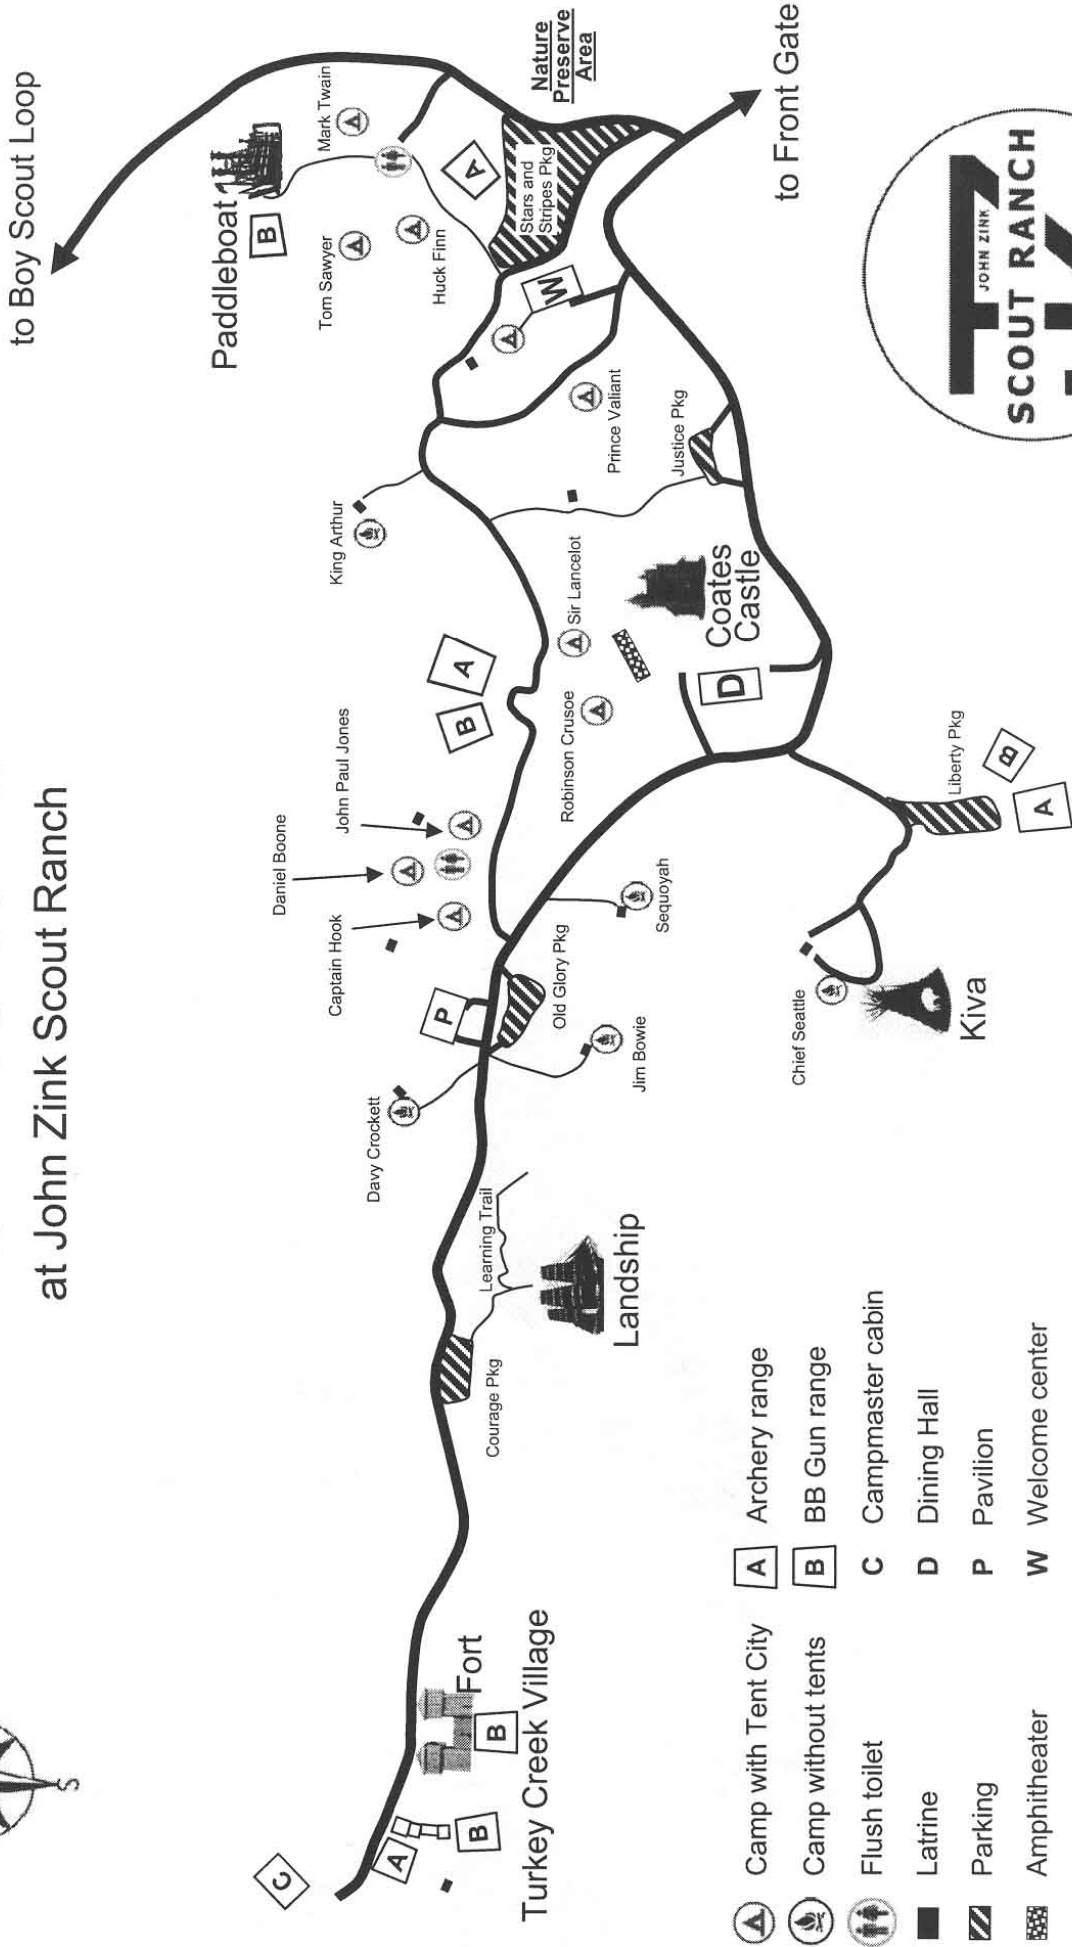

Cub World

at John Zink Scout Ranch

- Camp with Tent City
- Camp without tents
- Flush toilet
- Latrine
- Parking
- Amphitheater
- Archery range
- BB Gun range
- Campmaster cabin
- Dining Hall
- Pavilion
- Welcome center